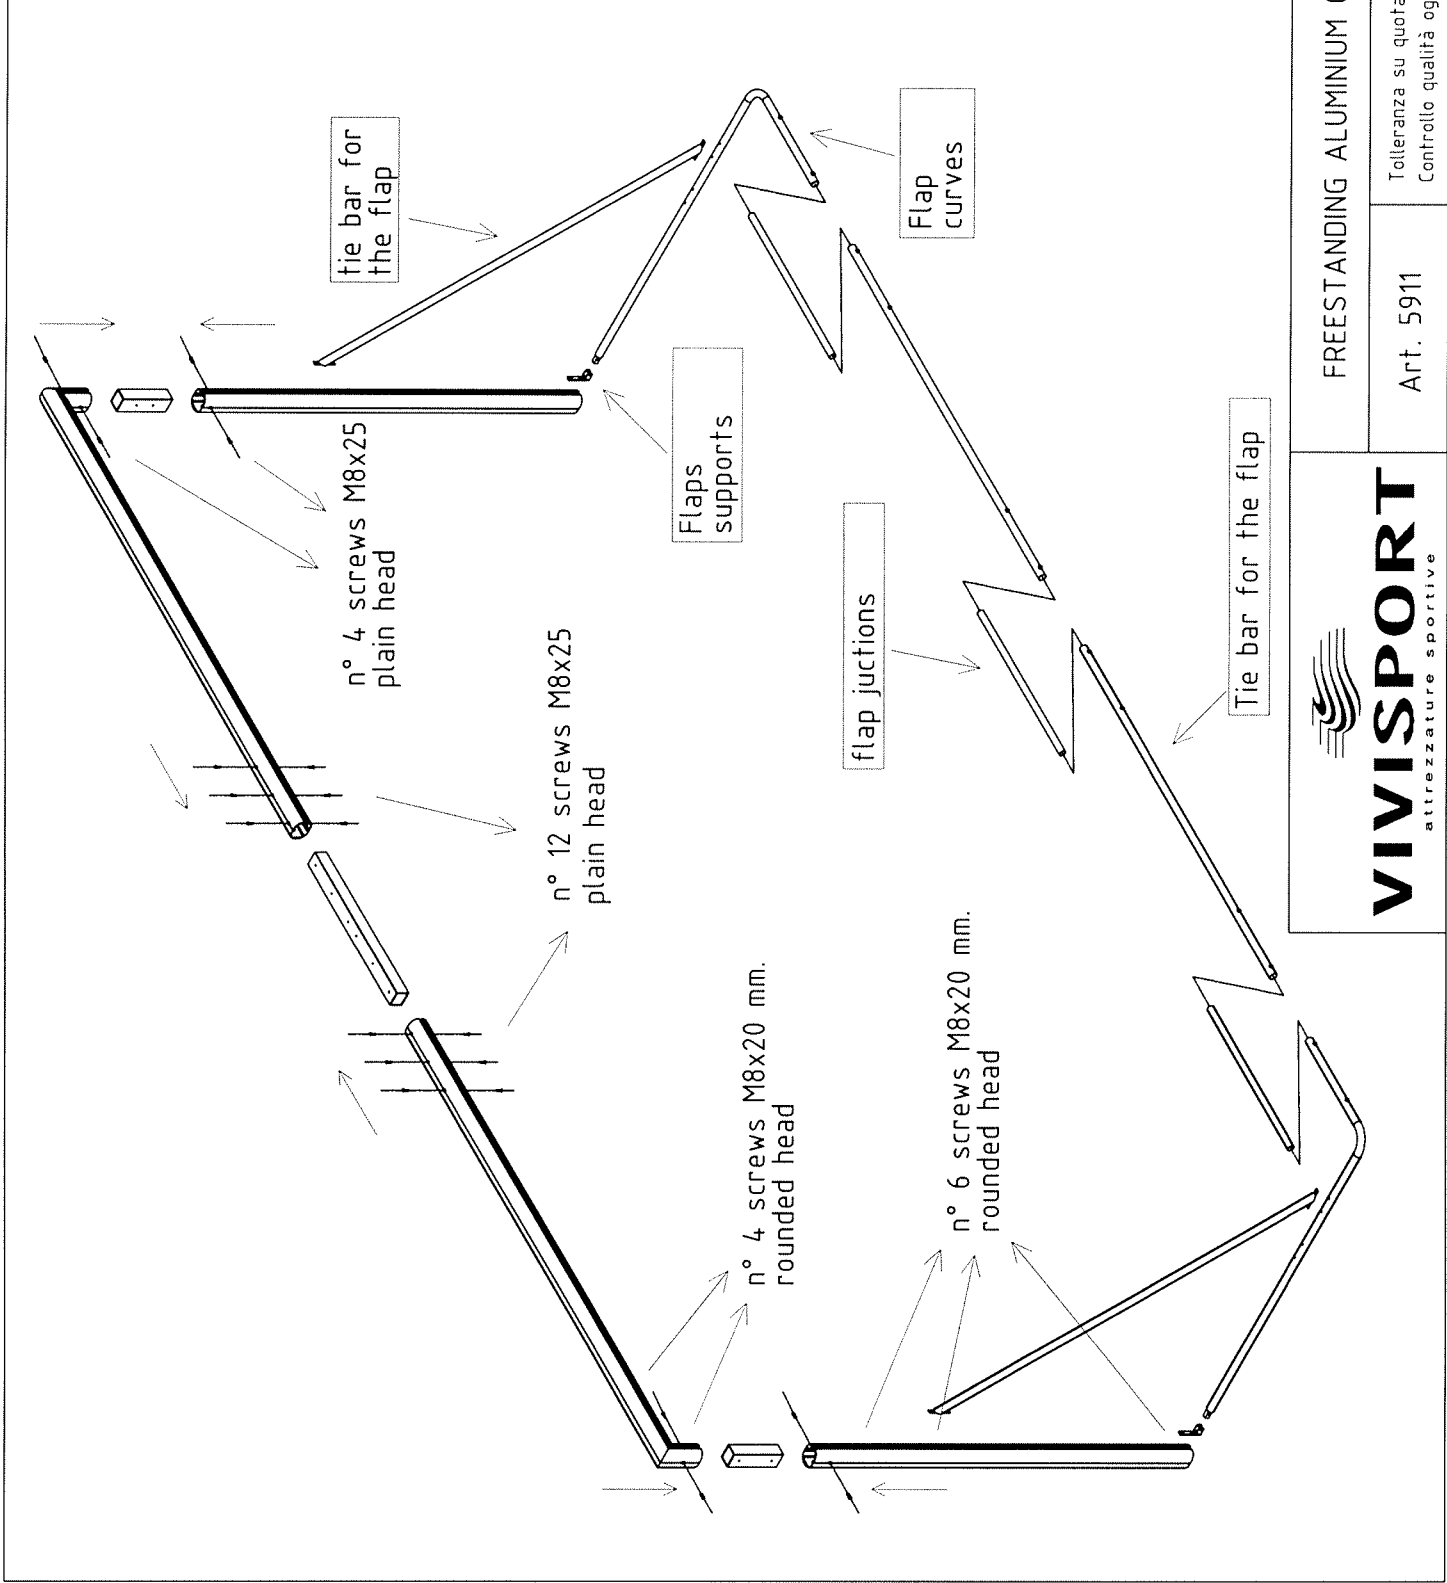

<p>LIST OF COMPONENTS COUPLE OF GOALS</p> <ul style="list-style-type: none"> n° 4 posts for football goals; n° 2 right half crossbars; n° 2 left half crossbars; n° 4 junctions post-crossbar; n° 2 junctions crossbar; n° 4 net supports; n° 4 supports; n° 4 flaps supports; n° 4 flap curves; n° 4 flap crossbar; n° 6 flap junctions; n° 4 tie bar for the flap; n° 86 fastens for nets fixing; n° 12 screws M8x60 (hexagonal head) n° 4 screws M10x40 (hexagonal head) n° 24 screws M10x25 (hexagonal head) n° 40 Screws M8x20 (plain head) n° 40 screws M8x20 (rounded head) n° 4 nuts M10 n° 52 nuts M8 n° 52 washers diam. 8mm 	<p>Insert rounded head screws M8x20mm as the image below.</p> <p>n° 4 screws each half crossbar</p> <p>n° 6 screws each post</p> 
--	--

<p>FREESTANDING ALUMINIUM GOAL 6X2 SECTION 120X100 mm</p>	 <p>VIVISPORT attrezzature sportive</p>	<p>Art. 5911</p>	<p>Tolleranza su quotazioni pari a +1 -0 mm. Controllo qualità ogni 50 pezzi.</p>	<p>Aggiornamento n° 0</p>	<p>Pagina: 1/3</p>
---	---	------------------	---	---------------------------	--------------------

Net support

Screw M8x60 mm.

Nut and washer M8

Extra support for net

Nut and washer M8

 VIVISPORT attrezzature sportive		FREESTANDING ALUMINIUM GOAL 6X2 SECTION 120X100 mm	
Art. 5911	Tolleranza su quotazioni pari a +1 -0 mm. Controllo qualità ogni 50 pezzi.	Aggiornamento n° 0	Pagina: 2/3

FREESTANDING ALUMINIUM GOAL 6X2 SECTION 120X100 mm

Art. 5911	Tolleranza su quotazioni pari a +1 -0 mm. Controllo qualità ogni 50 pezzi.	Aggiornamento n° 0	Pagina: 3/3
-----------	---	-----------------------	-------------