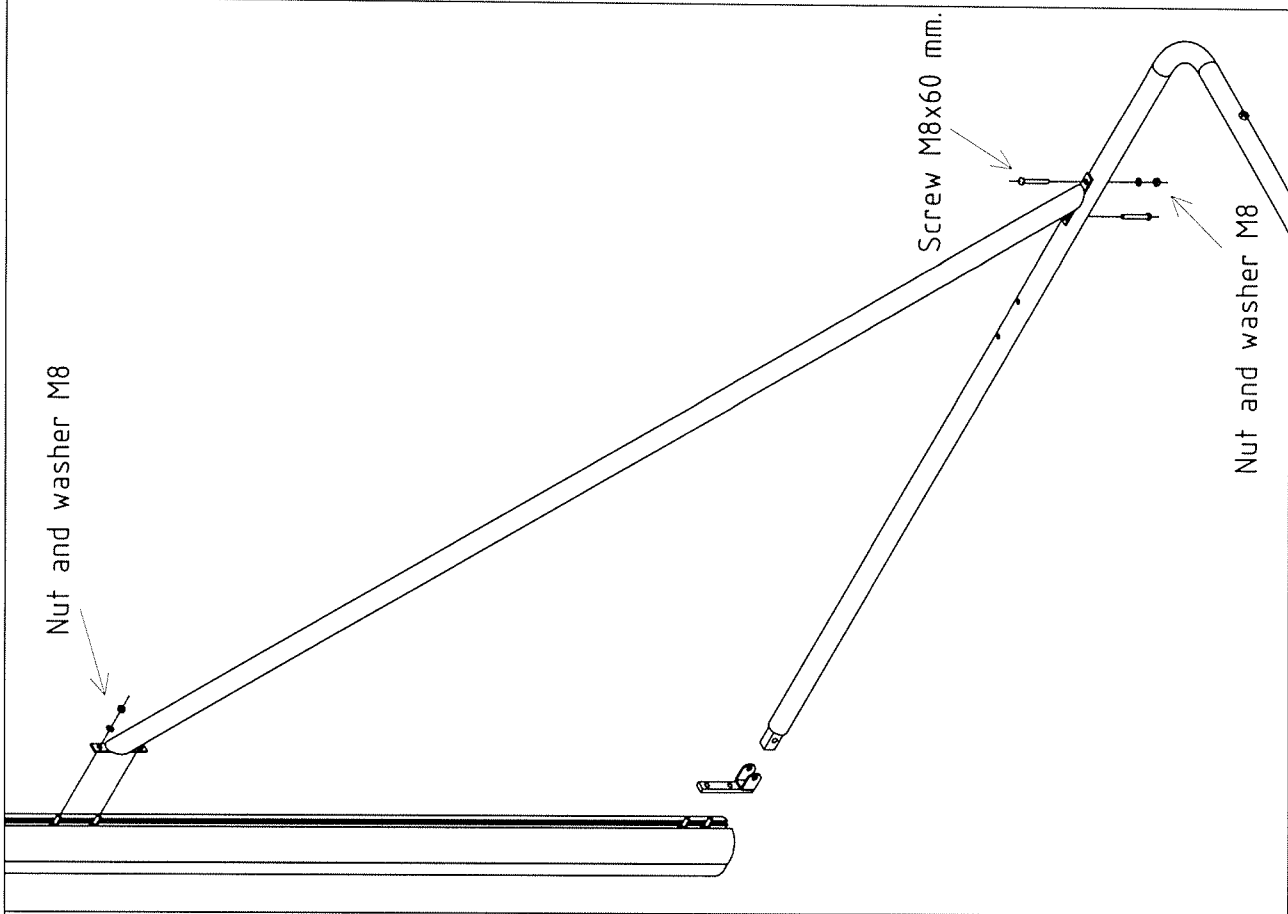

<p>LIST OF COMPONENTS COUPLE OF GOALS</p> <ul style="list-style-type: none"> n° 4 posts for football goals; n° 2 right half crossbars; n° 2 left half crossbars; n° 4 junctions post-crossbar; n° 2 junctions crossbar; n° 4 net supports; n° 4 supports; n° 4 flaps supports; n° 4 flap curves; n° 4 flap crossbar; n° 6 flap junctions; n° 4 tie bar for the flap; n° 86 fastens for nets fixing; n° 12 screws M8x60 (hexagonal head) n° 4 screws M10x40 (hexagonal head) n° 24 screws M10x25 (hexagonal head) n° 40 Screws M8x20 (plain head) n° 40 screws M8x20 (rounded head) n° 4 nuts M10 n° 52 nuts M8 n° 52 washers diam. 8mm 	<p>Insert rounded head screws M8x20mm as the image below.</p> <p>n° 4 screws each half crossbar</p> <p>n° 6 screws each post</p> 
--	--

<p>FREESTANDING ALUMINIUM GOAL 6X2 SECTION 120X100 mm</p>	 <p>VIVISPORT attrezzature sportive</p>	<p>Art. 5911</p>	<p>Tolleranza su quotazioni pari a +1 -0 mm. Controllo qualità ogni 50 pezzi.</p>	<p>Aggiornamento n° 0</p>	<p>Pagina: 1/3</p>
---	---	------------------	---	---------------------------	--------------------

Net support

Screw M8x60 mm.

Nut and washer M8

Extra support for net

Nut and washer M8

 VIVISPORT attrezzature sportive		FREESTANDING ALUMINIUM GOAL 6X2 SECTION 120X100 mm	
Art. 5911	Tolleranza su quotazioni pari a +1 -0 mm. Controllo qualità ogni 50 pezzi.	Aggiornamento n° 0	Pagina: 2/3

FREESTANDING ALUMINIUM GOAL 6X2 SECTION 120X100 mm

Art. 5911	Tolleranza su quotazioni pari a +1 -0 mm. Controllo qualità ogni 50 pezzi.	Aggiornamento n° 0	Pagina: 3/3
-----------	---	-----------------------	-------------