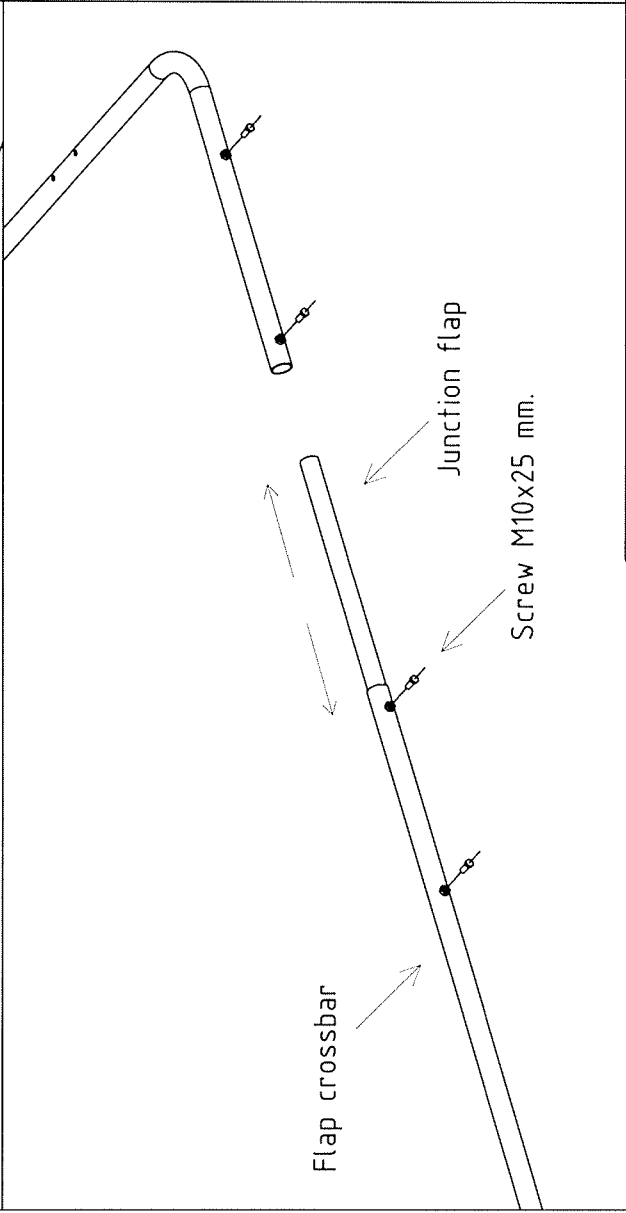

<p>LIST OF COMPONENTS COUPLE OF GOALS</p> <ul style="list-style-type: none"> n° 4 posts for football goals; n° 2 right half crossbars; n° 2 left half crossbars; n° 4 junctions post-crossbar; n° 2 junctions crossbar; n° 4 net supports; n° 4 supports; n° 4 flaps supports; n° 4 flap curves; n° 4 flap crossbar; n° 6 flap junctions; n° 4 tie bar for the flap; n° 86 fastens for nets fixing; n° 12 screws M8x60 (hexagonal head) n° 4 screws M10x40 (hexagonal head) n° 24 screws M10x25 (hexagonal head) n° 40 Screws M8x20 (plain head) n° 40 screws M8x20 (rounded head) n° 4 nuts M10 n° 52 nuts M8 n° 52 washers diam. 8mm 	<p>Insert rounded head screws M8x20mm as the image below.</p> <p>n° 4 screws each half crossbar</p> <p>n° 6 screws each post</p> 
--	--

<p>FREESTANDING ALUMINIUM GOAL 6X2 SECTION 120X100 mm</p>	 <p>VIVISPORT attrezzature sportive</p>	<p>Art. 5911</p>	<p>Tolleranza su quotazioni pari a +1 -0 mm. Controllo qualità ogni 50 pezzi.</p>	<p>Aggiornamento n° 0</p>	<p>Pagina: 1/3</p>
---	---	------------------	---	---------------------------	--------------------

Net support

Screw M8x60 mm.

Nut and washer M8

Extra support for net

Nut and washer M8

 VIVISPORT attrezzature sportive		FREESTANDING ALUMINIUM GOAL 6X2 SECTION 120X100 mm	
Art. 5911	Tolleranza su quotazioni pari a +1 -0 mm. Controllo qualità ogni 50 pezzi.	Aggiornamento n° 0	Pagina: 2/3

FREESTANDING ALUMINIUM GOAL 6X2 SECTION 120X100 mm

Art. 5911	Tolleranza su quotazioni pari a +1 -0 mm. Controllo qualità ogni 50 pezzi.	Aggiornamento n° 0	Pagina: 3/3
-----------	---	-----------------------	-------------