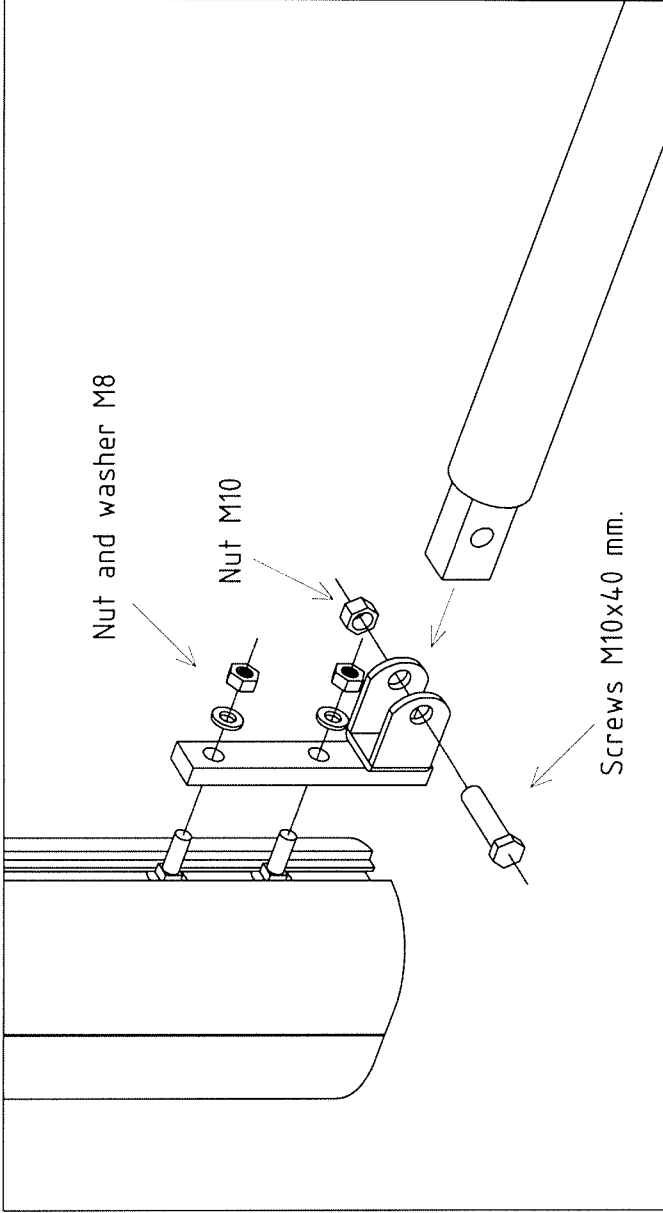

<p>LIST OF COMPONENTS COUPLE OF GOALS</p> <ul style="list-style-type: none"> n° 4 posts for football goals; n° 2 right half crossbars; n° 2 left half crossbars; n° 4 junctions post-crossbar; n° 2 junctions crossbar; n° 4 net supports; n° 4 supports; n° 4 flaps supports; n° 4 flap curves; n° 4 flap crossbar; n° 6 flap junctions; n° 4 tie bar for the flap; n° 86 fastens for nets fixing; n° 12 screws M8x60 (hexagonal head) n° 4 screws M10x40 (hexagonal head) n° 24 screws M10x25 (hexagonal head) n° 40 Screws M8x20 (plain head) n° 40 screws M8x20 (rounded head) n° 4 nuts M10 n° 52 nuts M8 n° 52 washers diam. 8mm 	<p>Insert rounded head screws M8x20mm as the image below.</p> <p>n° 4 screws each half crossbar</p> <p>n° 6 screws each post</p> 
--	--

<p>FREESTANDING ALUMINIUM GOAL 6X2 SECTION 120X100 mm</p>	 <p>VIVISPORT attrezzature sportive</p>	<p>Art. 5911</p>	<p>Tolleranza su quotazioni pari a +1 -0 mm. Controllo qualità ogni 50 pezzi.</p>	<p>Aggiornamento n° 0</p>	<p>Pagina: 1/3</p>
---	---	------------------	---	---------------------------	--------------------

Net support

Screw M8x60 mm.

Nut and washer M8

Extra support for net

Nut and washer M8

 VIVISPORT attrezzature sportive		FREESTANDING ALUMINIUM GOAL 6X2 SECTION 120X100 mm	
Art. 5911	Tolleranza su quotazioni pari a +1 -0 mm. Controllo qualità ogni 50 pezzi.	Aggiornamento n° 0	Pagina: 2/3

FREESTANDING ALUMINIUM GOAL 6X2 SECTION 120X100 mm

Art. 5911	Tolleranza su quotazioni pari a +1 -0 mm. Controllo qualità ogni 50 pezzi.	Aggiornamento n° 0	Pagina: 3/3
-----------	---	-----------------------	-------------