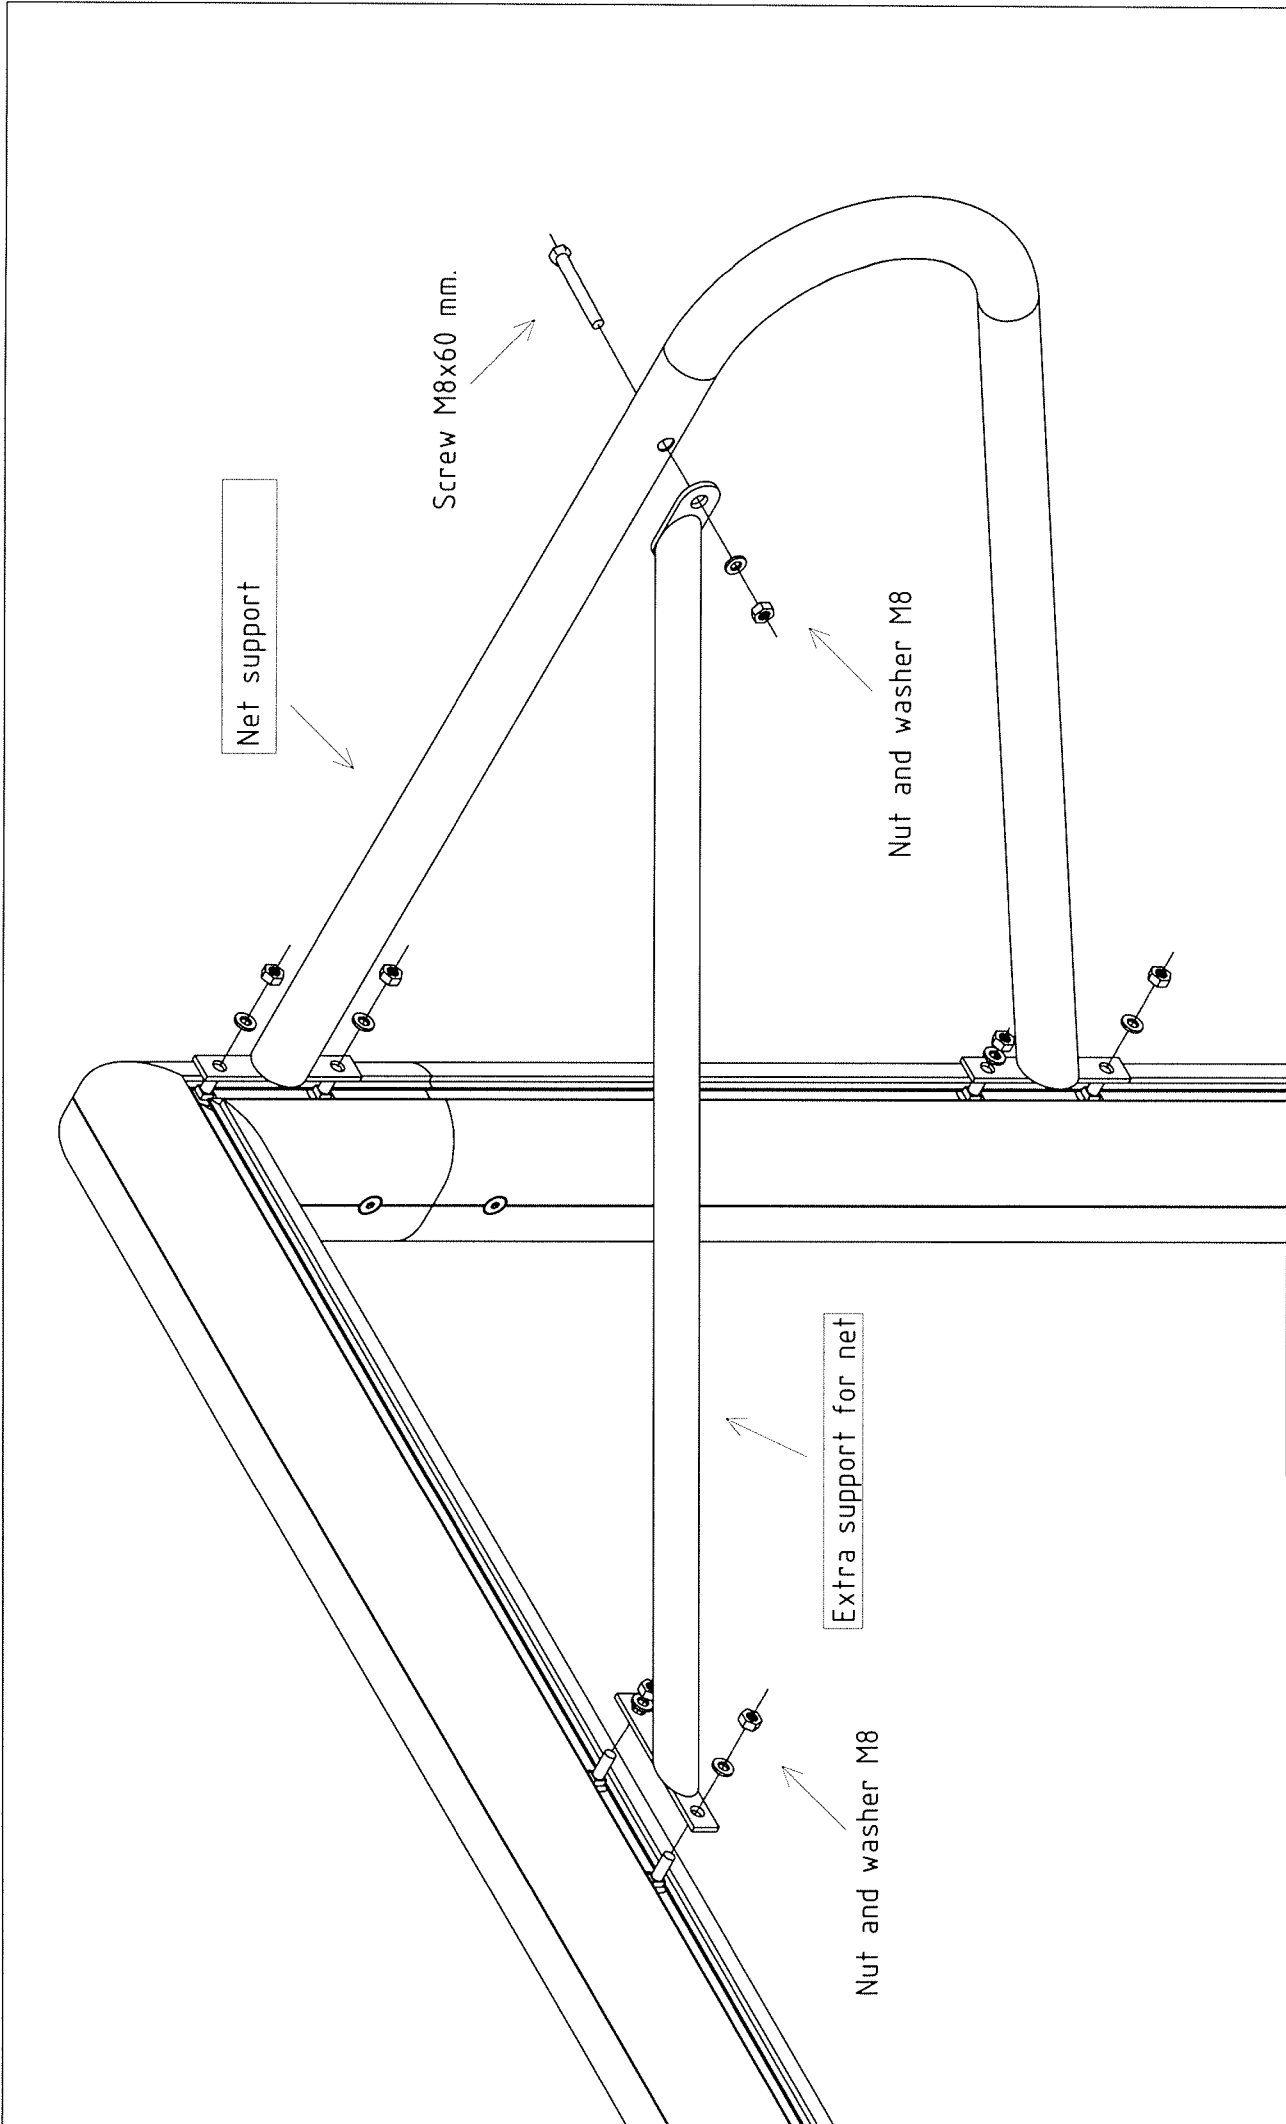

<p>LIST OF COMPONENTS COUPLE OF GOALS</p> <ul style="list-style-type: none"> n° 4 posts for football goals; n° 2 right half crossbars; n° 2 left half crossbars; n° 4 junctions post-crossbar; n° 2 junctions crossbar; n° 4 net supports; n° 4 supports; n° 4 flaps supports; n° 4 flap curves; n° 4 flap crossbar; n° 6 flap junctions; n° 4 tie bar for the flap; n° 86 fastens for nets fixing; n° 12 screws M8x60 (hexagonal head) n° 4 screws M10x40 (hexagonal head) n° 24 screws M10x25 (hexagonal head) n° 40 Screws M8x20 (plain head) n° 40 screws M8x20 (rounded head) n° 4 nuts M10 n° 52 nuts M8 n° 52 washers diam. 8mm 	<p>Insert rounded head screws M8x20mm as the image below.</p> <p>n° 4 screws each half crossbar</p> <p>n° 6 screws each post</p> 
--	--

<p>FREESTANDING ALUMINIUM GOAL 6X2 SECTION 120X100 mm</p>	 <p>VIVISPORT attrezzature sportive</p>	<p>Art. 5911</p>	<p>Tolleranza su quotazioni pari a +1 -0 mm. Controllo qualità ogni 50 pezzi.</p>	<p>Aggiornamento n° 0</p>	<p>Pagina: 1/3</p>
---	---	------------------	---	---------------------------	--------------------

Net support

Screw M8x60 mm.

Nut and washer M8

Extra support for net

Nut and washer M8

 VIVISPORT attrezzature sportive		FREESTANDING ALUMINIUM GOAL 6X2 SECTION 120X100 mm	
Art. 5911	Tolleranza su quotazioni pari a +1 -0 mm. Controllo qualità ogni 50 pezzi.	Aggiornamento n° 0	Pagina: 2/3

FREESTANDING ALUMINIUM GOAL 6X2 SECTION 120X100 mm

Art. 5911	Tolleranza su quotazioni pari a +1 -0 mm. Controllo qualità ogni 50 pezzi.	Aggiornamento n° 0	Pagina: 3/3
-----------	---	-----------------------	-------------