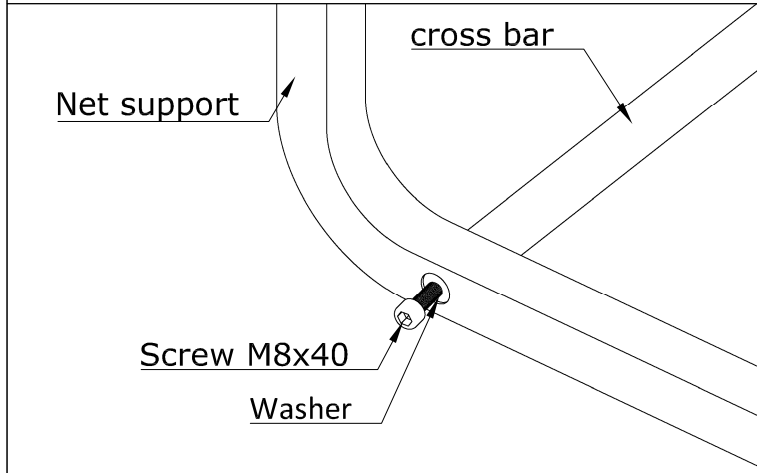

LIST OF COMPONENTS (set football goals)

- n. 2 post-crossbar structure
- n. 8 support reinforcement
- n. 4 net supports
- n. 2 supports tie - bars
- n. 4 caps 80x80mm posts goal
- n. 20 net anchors
- n. 2 nets
- n. 16 bands L= 250 for the net
- n. 8 screws M8x20 r.h
- n. 20 washers diam. 8mm
- n. 8 blind nuts M8
- n. 8 nuts M8
- n. 12 screws M8x40 cylindrical head

VIVISPORT
attrezzature sportive

ALUMINIUM FOOTBALL GOALS 900X600 MM. SECTION 80 X 80 MM.

Art.6004

Tolleranza su quotazioni pari a +1 -0 mm.
Controllo qualità ogni 50 pezzi.

Aggiornamento
n°

Pagina:1/2

For assembly operations

Mount the supports for gables using M8x40 pan head screws

Insert the M8x40 screws with cylindrical head in the gable blocking the crosspiece

Insert the M8x20 oval-head screws in the slits of the door;

Fit the gables slat base supporting the door using the prefilled M8 screws in the slits