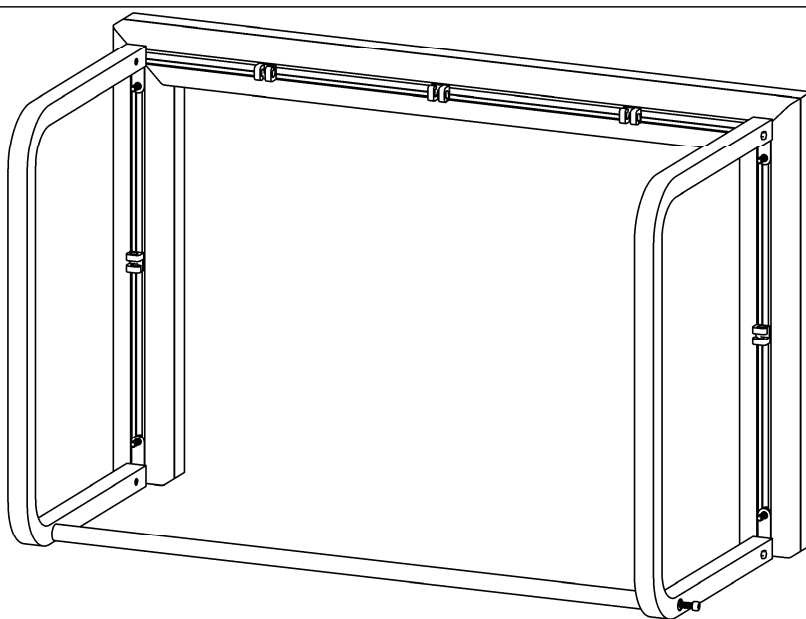

ART. 6004 - ALUMINIUM FOOTBALL GOALS 900X600 MM. SECTION 80 X 80 MM. PORTABLE, WITH NET

PRODUCT DESCRIPTION

Portable Aluminium football goal 900x600 mm. realized with aluminium profile section 80x80. To make the football goal even more fixed and hardy, angles are welded and net supports are made in hot galvanized steel. Equipped with fastens for net fixing in plastic material.