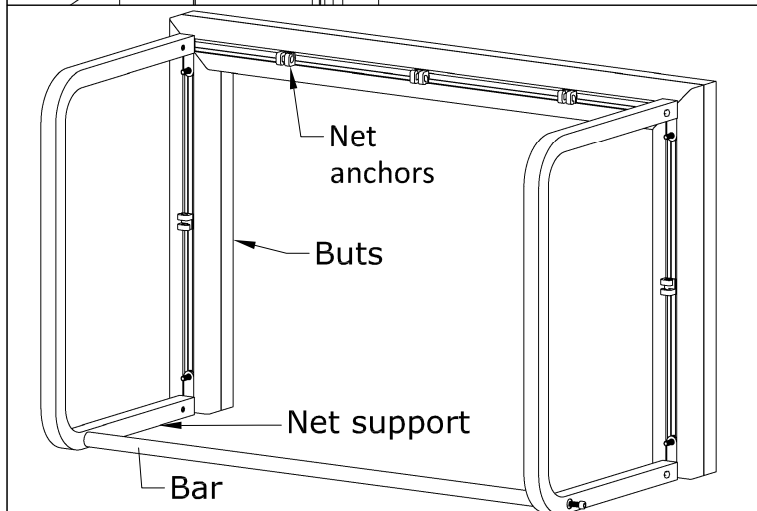

VIVISPORT
attrezzature sportive

ALUMINIUM FOOTBALL GOALS 900X600 MM. SECTION 80 X 80 MM.

Art.6004

Tolleranza su quotazioni pari a +1 -0 mm.
Controllo qualità ogni 50 pezzi.

Aggiornamento
n°

Pagina:1/2

For assembly operations

Mount the supports for gables using M8x40 pan head screws

Insert the M8x40 screws with cylindrical head in the gable blocking the crosspiece

Insert the M8x20 oval-head screws in the slits of the door;

Fit the gables slat base supporting the door using the prefilled M8 screws in the slits

Put the hooks slat base supporting the posts and crossbars, mount the network

VIVISPORT
attrezzature sportive

ALUMINIUM FOOTBALL GOALS 900X600 MM. SECTION 80 X 80 MM.

Art.6004

Tolleranza su quotazioni pari a +1 -0 mm.
Controllo qualità ogni 50 pezzi.