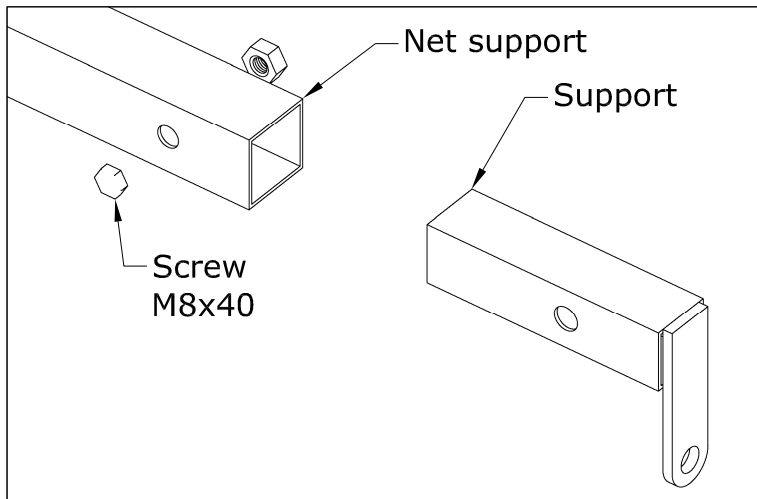

LIST OF COMPONENTS (set football goals)

- n. 2 post-crossbar structure
- n. 8 support reinforcement
- n. 4 net supports
- n. 2 supports tie - bars
- n. 4 caps 80x80mm posts goal
- n. 20 net anchors
- n. 2 nets
- n. 16 bands L= 250 for the net
- n. 8 screws M8x20 r.h
- n. 20 washers diam. 8mm
- n. 8 blind nuts M8
- n. 8 nuts M8
- n. 12 screws M8x40 cylindrical head

VIVISPORT
attrezzature sportive

ALUMINIUM FOOTBALL GOALS 900X600 MM. SECTION 80 X 80 MM.

Art.6004

Tolleranza su quotazioni pari a +1 -0 mm.
Controllo qualità ogni 50 pezzi.

Aggiornamento
n°

Pagina:1/2

For assembly operations

Mount the supports for gables using M8x40 pan head screws

Insert the M8x40 screws with cylindrical head in the gable blocking the crosspiece

Insert the M8x20 oval-head screws in the slits of the door;

Fit the gables slat base supporting the door using the prefilled M8 screws in the slits