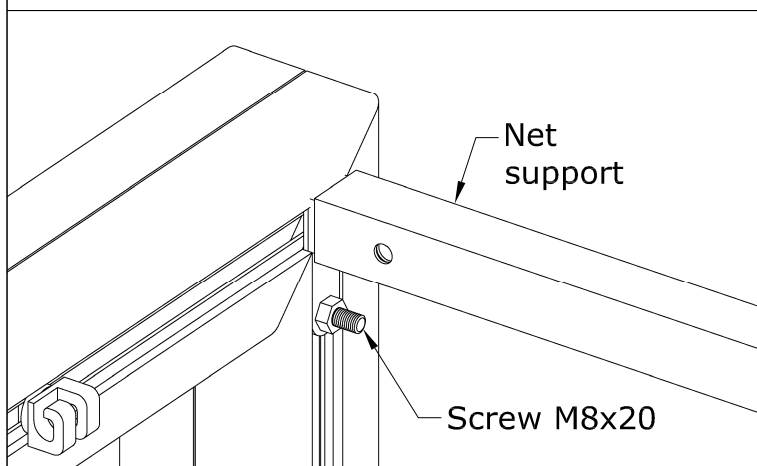

LIST OF COMPONENTS (set football goals)

- n. 2 post-crossbar structure
- n. 8 support reinforcement
- n. 4 net supports
- n. 2 supports tie - bars
- n. 4 caps 80x80mm posts goal
- n. 20 net anchors
- n. 2 nets
- n. 16 bands L= 250 for the net
- n. 8 screws M8x20 r.h
- n. 20 washers diam. 8mm
- n. 8 blind nuts M8
- n. 8 nuts M8
- n. 12 screws M8x40 cylindrical head

VIVISPORT
attrezzature sportive

ALUMINIUM FOOTBALL GOALS 900X600 MM. SECTION 80 X 80 MM.

Art.6004

Tolleranza su quotazioni pari a +1 -0 mm.
Controllo qualità ogni 50 pezzi.

Aggiornamento
n°

Pagina:1/2

For assembly operations

Mount the supports for gables using M8x40 pan head screws

Insert the M8x40 screws with cylindrical head in the gable blocking the crosspiece

Insert the M8x20 oval-head screws in the slits of the door;

Fit the gables slat base supporting the door using the prefilled M8 screws in the slits