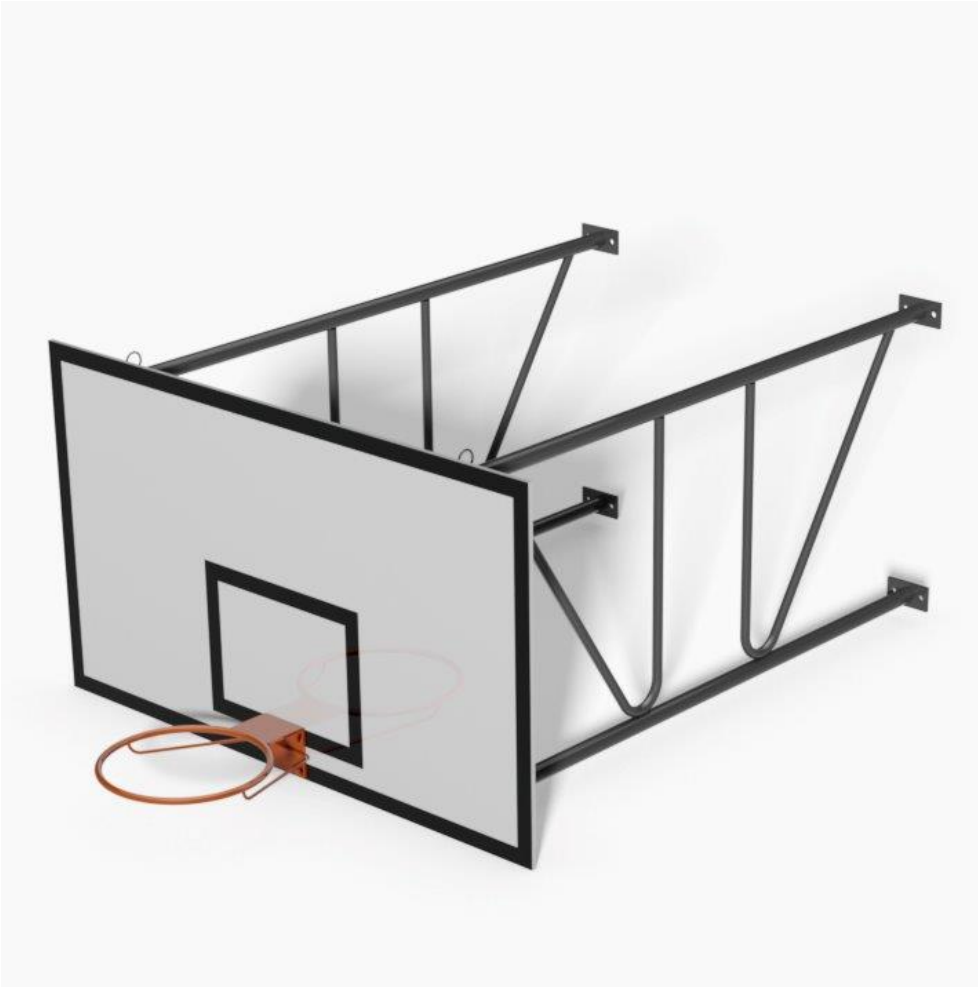

Art. 4260

Wall fixed basket system, wood backboard, ext. arm 165 cm.

Wall fixed basket system, wood backboard, ext. arm 165cm.